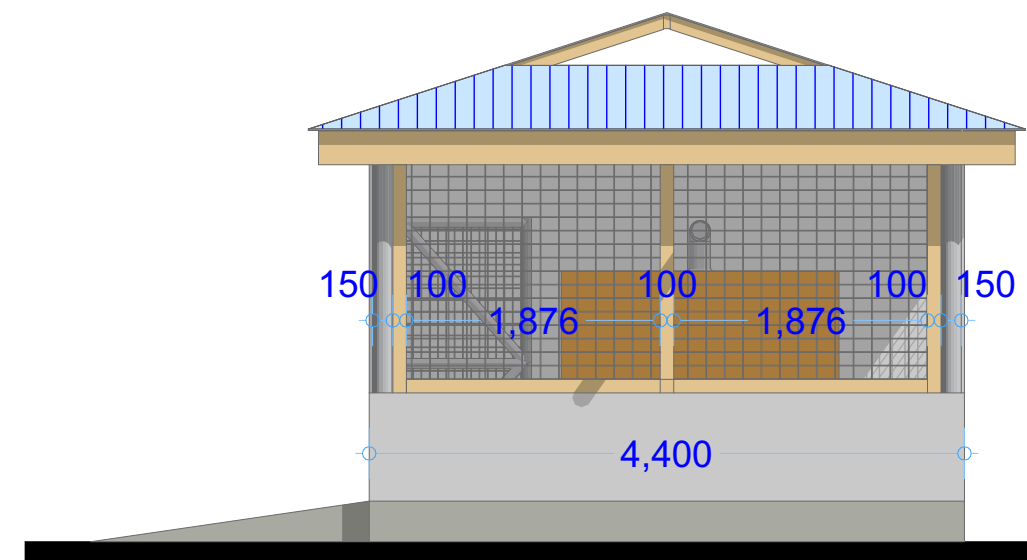

SOUTH ELEVATION

EAST ELEVATION

NORTH ELEVATION

WEST ELEVATION

PROJECT.
 PROPOSED BAIDOA BOREHOLE
 IN SOUTHWEST STATE

SHEET TITLE:
FLOOR LAYOUT

SCALE	
DATE	FEB . 2018
DESIGNED BY:	W.D
DRAWN BY:	
REVIEWED BY:	
APPROVED BY:	

DRAWING TITLE:
DRAWING N°:
PROJECT N°:

GENERATOR SHED
SHEET N°: