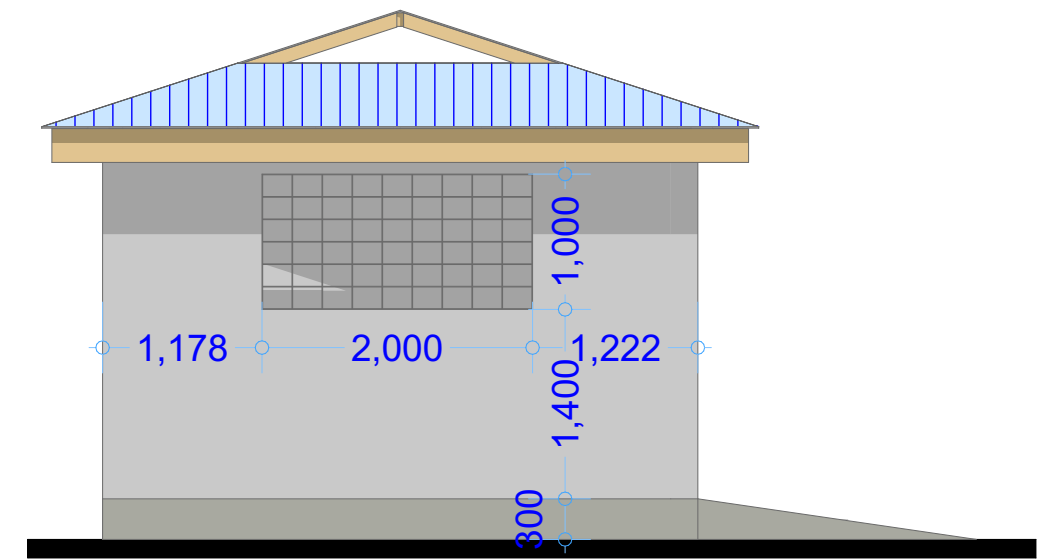

SOUTH ELEVATION

EAST ELEVATION

NORTH ELEVATION

WEST ELEVATION

PROJECT.
 PROPOSED BAIDOA BOREHOLE
 IN SOUTHWEST STATE

SHEET TITLE:
FLOOR LAYOUT

SCALE	
DATE	FEB . 2018
DESIGNED BY:	W.D
DRAWN BY:	
REVIEWED BY:	
APPROVED BY:	