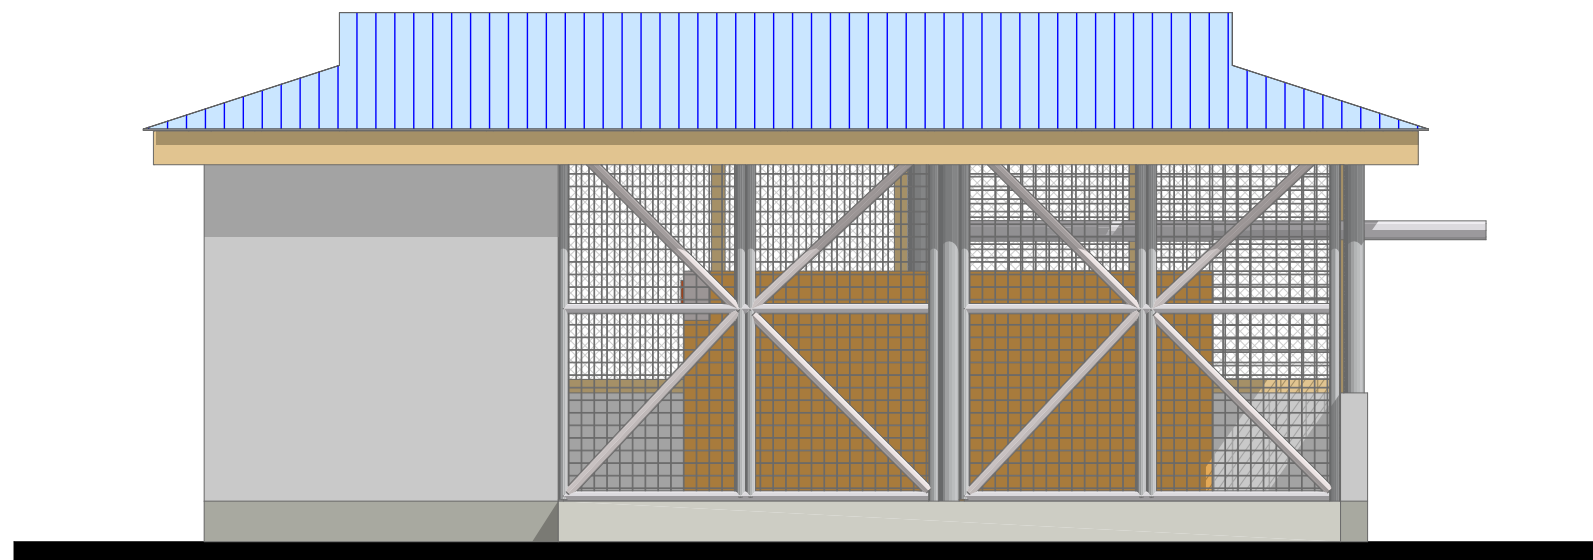

SOUTH ELEVATION

EAST ELEVATION

NORTH ELEVATION

WEST ELEVATION

PROJECT.
 PROPOSED BAIDOA BOREHOLE
 IN SOUTHWEST STATE

SHEET TITLE:
FLOOR LAYOUT

SCALE	
DATE	FEB . 2018
DESIGNED BY:	W.D
DRAWN BY:	
REVIEWED BY:	
APPROVED BY:	

DRAWING TITLE:
DRAWING N°:
PROJECT N°:

GENERATOR SHED
SHEET N°: